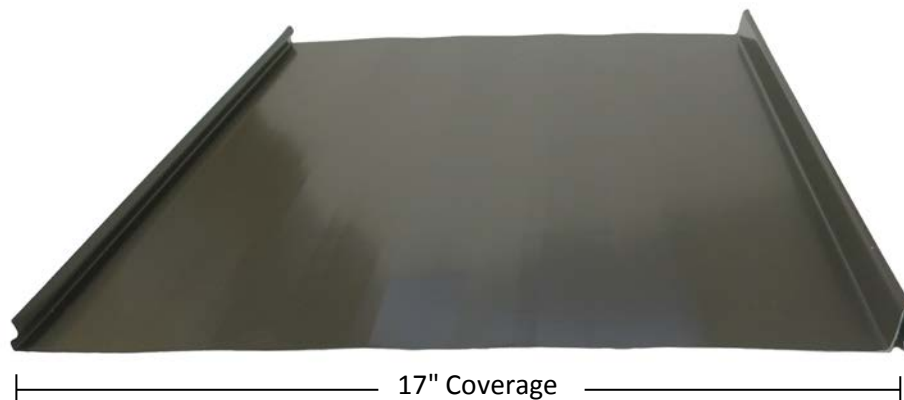

24 Gauge

AW Colors	Square	Foot

- For residential and commercial use
- Hidden fastener panel system
- Long lasting Kynar paint with 35 Year Warranty
- .023 steel thickness before paint
- 17" coverage
- Manufactured on the jobsite
- 10 day lead time

$ 148.00

$ 2.10

AW Colors	Square	Foot

- 2-8 week lead time

$ 148.00

$ 2.10

Metalic Colors	Square	Foot

- 10 day lead time

$ 156.00

$ 2.21

Galvalume Acrylic	Square	Foot

$ 117.00

$ 1.66

- Prices Include Clips, a person to roll metal 1 day, and one delivery trip within 100 miles
- Minimum quantity to paint a special color is 80 squares, 8 week lead time