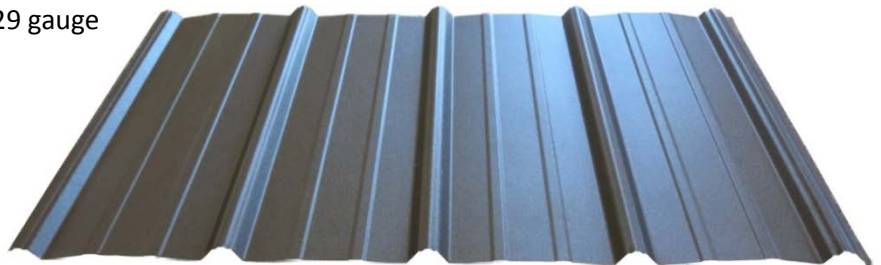

29 Gauge

Premium WeatherXL® Painted Galvalume	Square	Foot
	\$ 66.00	\$2.09

- WeatherXL® Baked-on paint
- Available in 19 beautiful colors
- ASTM A792 equivalent 80,000 psi min. tensile strength steel
- .015" steel thickness before paint
- 5.6% thicker steel than the minimum 29 gauge
- 40 Year Limited Paint Warranty
- 36" panel coverage
- 3/4" high ribs

Textured WeatherXL® Painted Galvalume	Square	Foot
	\$ 72.00	\$2.29

- WeatherXL® Baked-on paint
- Available in 7 beautiful colors
- ASTM A792 equivalent 80,000 psi min. tensile strength steel
- .015" minimum steel thickness before paint
- 5.6% thicker steel than the minimum 29 gauge
- 40 Year Limited Paint Warranty

29 Gauge ...continued

Copper Metallic	Square	Foot
-----------------	--------	------

- Valspar's Fluropon® Directional Paint
- 30 Year Limited Paint Warranty
- Galvalume® Substrate

\$ 81.00 **\$2.58**

Galvalume® Acrylic	Square	Foot
--------------------	--------	------