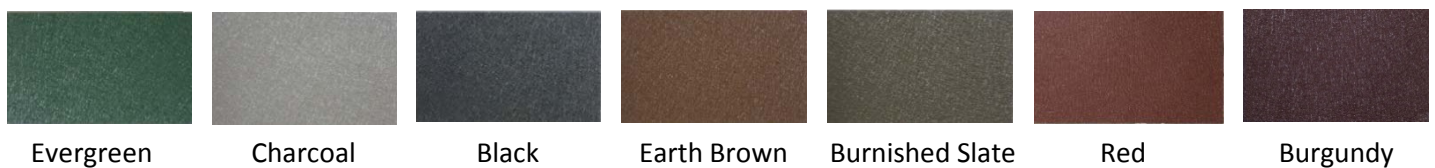

29 Gauge

Premium WeatherXL® Painted Galvalume	Square	Foot
	\$ 66.00	\$2.09

- WeatherXL® Baked-on paint
- Available in 19 beautiful colors
- ASTM A792 equivalent 80,000 psi min. tensile strength steel
- .015" steel thickness before paint
- 5.6% thicker steel than the minimum 29 gauge
- 40 Year Limited Paint Warranty
- 36" panel coverage
- 3/4" high ribs

Textured WeatherXL® Painted Galvalume	Square	Foot
	\$ 72.00	\$2.29

- WeatherXL® Baked-on paint
- Available in 7 beautiful colors
- ASTM A792 equivalent 80,000 psi min. tensile strength steel
- .015" minimum steel thickness before paint
- 5.6% thicker steel than the minimum 29 gauge
- 40 Year Limited Paint Warranty