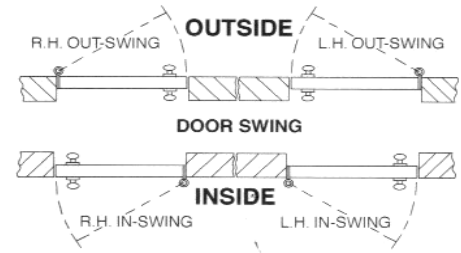

2868 Steel Door WHITE	Actual Size	Code	Price	Lead
	34-5/8 x 80-5/8	ED2868S	\$ 267	4 week

3068 Steel Door	Actual Size	Code	Price	Lead
WHITE	38-5/8 x 80-5/8	ED3068S	\$ 267	In-Stock
BROWN	38-5/8 x 80-5/8	ED3068SBN	\$ 267	4 weeks
Other Colors	38-5/8 x 80-5/8	ED3068S	\$ 375	4 weeks

- No Window
- Full 1-3/4" thick panel w/26 Ga. Skins.
- Exclusive inner lock design puts frame on inside of door for quality commercial appearance
- All steel frame - all steelskin, pre-hung 4-way universal swing
- Frame has common header/threshold and nailing and non-nailing jamb and meets handicap specifications
- Nylon lockset insert eliminates lockset loosening - no wood block to deteriorate or absorb moisture
- Pre-finished steel frame with Dual Contact weather strip
- Add 1/4" to find rough opening

3068 Steel Door WHITE	Actual Size	Code	Price	Lead
	38-5/8 x 80-5/8	ED3068S?	\$ 363	In-Stock

- 1-Lite
- 22" x 36" Window

3068 Steel Door WHITE	Actual Size	Code	Price	Lead
	38-5/8 x 80-5/8	ED3068SL9	\$ 392	In-Stock

- 8 1/4" Jamb
- Includes key set