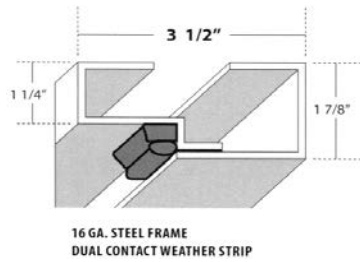

2868 Steel Door WHITE	Actual Size	Code	Price	Lead
	34-5/8 x 80-5/8	ED2868S	\$ 267	4 week

3068 Steel Door	Actual Size	Code	Price	Lead
WHITE	38-5/8 x 80-5/8	ED3068S	\$ 267	In-Stock
BROWN	38-5/8 x 80-5/8	ED3068SBN	\$ 267	4 weeks
Other Colors	38-5/8 x 80-5/8	ED3068S	\$ 375	4 weeks

- No Window
- Full 1-3/4" thick panel w/26 Ga. Skins.
- Exclusive inner lock design puts frame on inside of door for quality commercial appearance
- All steel frame - all steelskin, pre-hung 4-way universal swing
- Frame has common header/threshold and nailing and non-nailing jamb and meets handicap specifications
- Nylon lockset insert eliminates lockset loosening - no wood block to deteriorate or absorb moisture
- Pre-finished steel frame with Dual Contact weather strip
- Add 1/4" to find rough opening

3068 Steel Door WHITE	Actual Size	Code	Price	Lead
	38-5/8 x 80-5/8	ED3068S?	\$ 363	In-Stock

- 1-Lite
- 22" x 36" Window

3068 Steel Door WHITE	Actual Size	Code	Price	Lead
	38-5/8 x 80-5/8	ED3068SL9	\$ 392	In-Stock

- 9-Lite
- 22" x 36" Window

4068 Steel Door WHITE	Actual Size	Code	Price	Lead
	48-5/8 x 80-5/8	ED4068S	\$ 375	4 week

6068 Double Steel Door WHITE	Actual Size	Code	Price	Lead
No Window	76-1/2 x 81-3/8	ED6068	\$ 673	4 week
22" x 36" Window 1-Lite	76-1/2 x 81-3/8	ED6068W	\$ 768	4 week
22" x 36" Window 9-Lite	76-1/2 x 81-3/8	ED6068W9	\$ 798	4 week
22" x 36" Window 1-Lite w/wire	76-1/2 x 81-3/8	ED6068WW	\$ 768	4 week