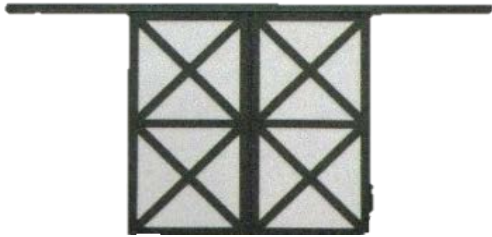

Hinged

Steel Assembled	Size	Code	Price
	48" x 84"	DD4070S	\$ 980

- Door is prehung - no jobsite assembly required
- Cross Buck and the Frame are POWDER COATED the same color
- 14 Ga. Frame on 3 sides
- Eight 3" Screws Included
- Available in most colors
- Lead time 4 weeks
- R.O. 48-1/4" x 84-1/4"

Latch

Frame

Bolt Barrel Latch

Heavy Duty Hinge

Raised 3/4"

Steel Assembled w/Safety Glass & Grids in top panel	Size	Code	Price
	48" x 84"	DD4070SG	\$1,197

Hinged ...continued

Bale Door w/Crossbucks	Size	Code	Price
	48" x 42"	DDBD	\$ 655

Bale Door w/Window	Size	Code	Price
	48" x 42"	DDBDW	\$1,016

Sliding

Single Door with Crossbucks	Size	Code	Price
	48" x 84"	DD4884S	\$1,139

Single Door w/Crossbucks and Top Window	Size	Code	Price
	48" x 84"	DD4884SW	\$1,438

Sliding ...continued

Double Door w/Crossbucks	Size	Code	Price
	96" x 84"	DD9684S	\$2,278

Double Door w/Crossbucks and Top Windows	Size	Code	Price
	96" x 84"	DD9684SW	\$2,787