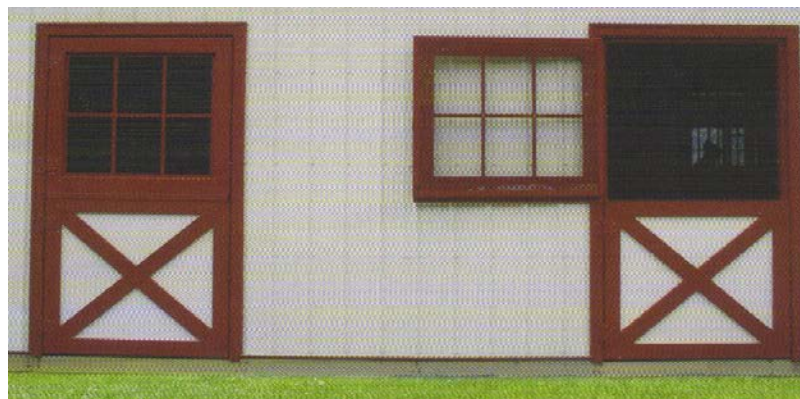

Hinged

Steel Assembled	Size	Code	Price
	48" x 84"	DD4070S	\$ 980

- Door is prehung - no jobsite assembly required
- Cross Buck and the Frame are POWDER COATED the same color
- 14 Ga. Frame on 3 sides
- Eight 3" Screws Included
- Available in most colors
- Lead time 4 weeks
- R.O. 48-1/4" x 84-1/4"

Latch

Frame

Bolt Barrel Latch

Heavy Duty Hinge

Raised 3/4"

Steel Assembled w/Safety Glass & Grids in top panel	Size	Code	Price
	48" x 84"	DD4070SG	\$1,197

Hinged ...continued

Bale Door w/Crossbucks	Size	Code	Price
	48" x 42"	DDBD	\$ 655

- 14 Ga. Frame on 4 sides
- Available with Horseshoe or D-Latch
- Latches come standard black but can be painted same color as frame
- Latches come standard with ring to hold door open ...customer to supply hook on building
- Eight 3" Screws included
- Lead time 4 weeks
- R.O. 48-1/4" x 42-1/4"

Bale Door w/Window	Size	Code	Price
	48" x 42"	DDBDW	\$1,016

Sliding

Single Door with Crossbucks	Size	Code	Price
	48" x 84"	DD4884S	\$1,139

Single Door w/Crossbucks and Top Window	Size	Code	Price
	48" x 84"	DD4884SW	\$1,438